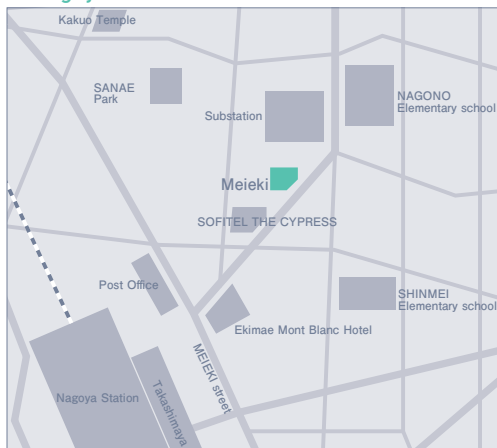

Nagoya Studio