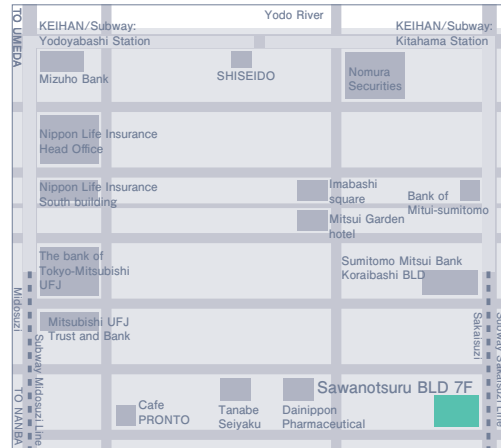

Osaka Studio