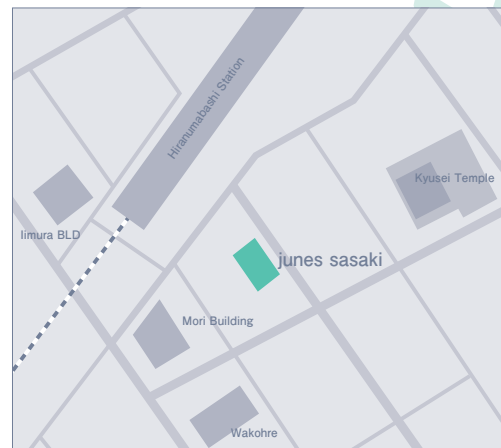

Yokohama Studio