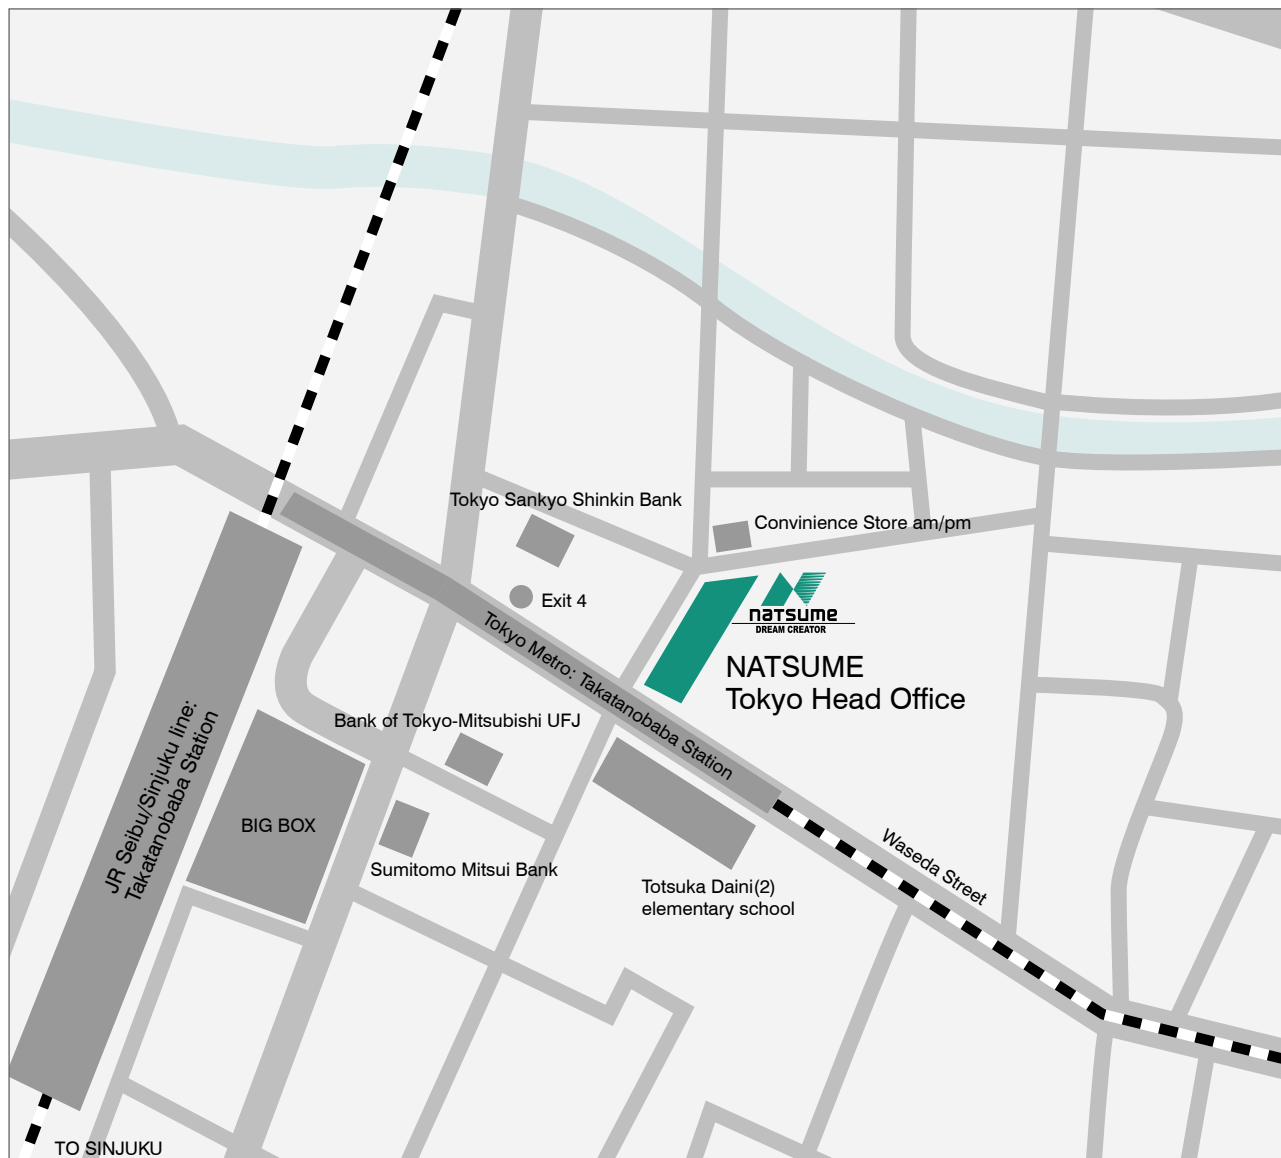

Company Profile

Access Map

Business establishment

Tokyo Head Office	2-14-9 MEIHO BLD. 3F, Takadanobaba, Shinjuku-ku, Tokyo
Osaka Office	2-1-2 Sawanotsuru BLD 7F, Hiranochō, Chūō-ku, Osaka
Nagoya Office	2-41-3 Meieki, Nakamura-ku, Nagoya-shi, Aichi
Yokohama Branch	2-4-22 Junes Sasaki 1F, Hiranuma, Nishi-ku, Yokohamashi, Kanagawa
Kyoto Office	23 Nubell Mibu 3F, Mibu Aiai-cho, Nakagyo-ku, Kyoto

Tokyo Head Office

2-14-9 MEIHO BLD. 3F, Takadanobaba, Shinjuku-ku, Tokyo TEL:03-3204-9171 FAX:03-3204-9177

2 minutes on foot from Takadanobaba Station JR Yamanote Line
 2 minutes on foot from Takadanobaba Station Seibu Shinjuku Line
 1 minutes on foot from Takadanobaba Station Tokyo metro Tozai Line